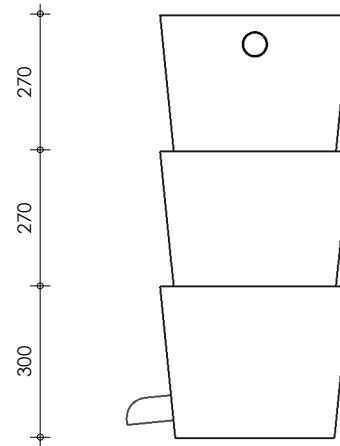

Left-side view

Front view

Right-side view

Rear view

Top view

description:
TF060-S2 - Trickle filter

scale :
1 : 15

date :
2020