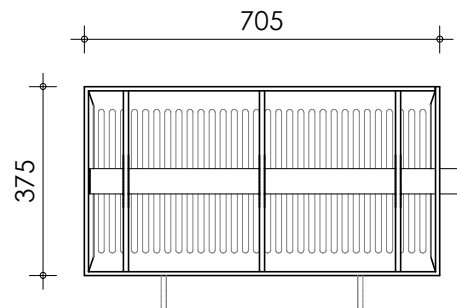

Left-side view

Front view

Right-side view

Rear view

Top view

description:
TF060-S2 - Trickle filter

scale :
1 : 15

date :
2020