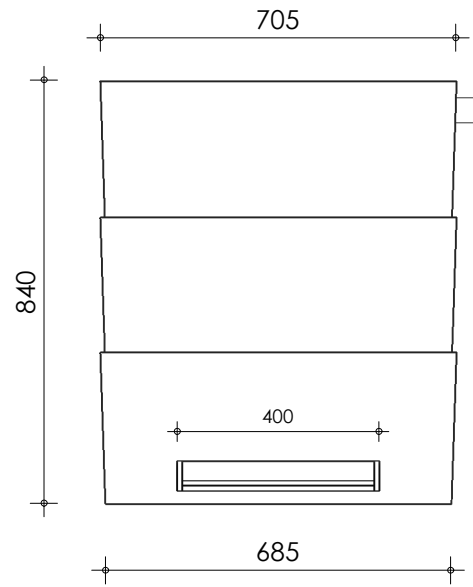

Left-side view

Front view

Right-side view

Rear view

Top view

description:
TF060-S2 - Trickle filter

scale :
1 : 15

date :
2020