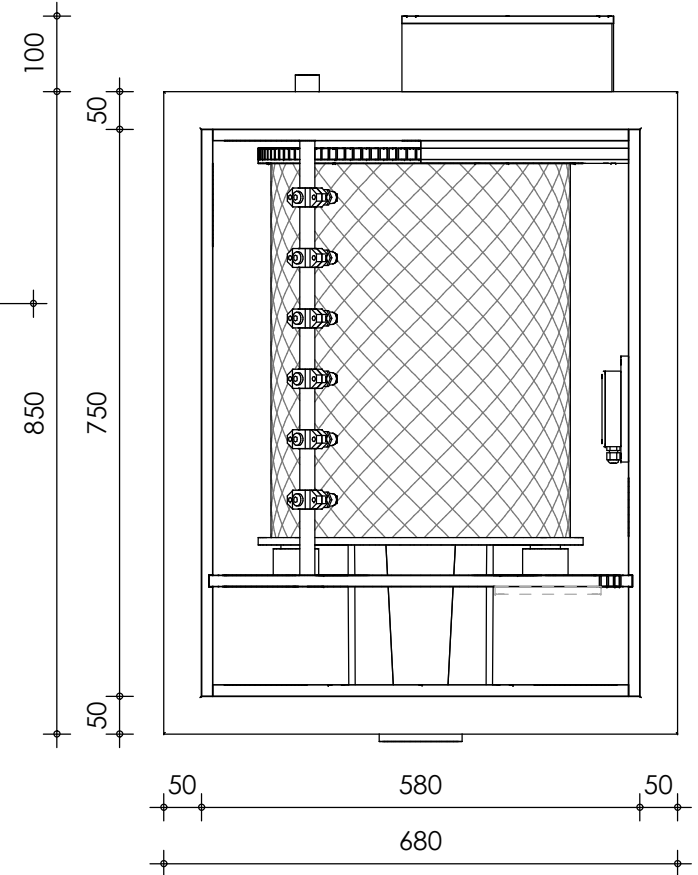

Front view

Right-side view

connection external cleaning
pump 32mm

Rear view

Left-side view

Top view

description:
PP35 - drum filter

scale :
1 : 10

date/version :
v.2021

water running height :
170 mm