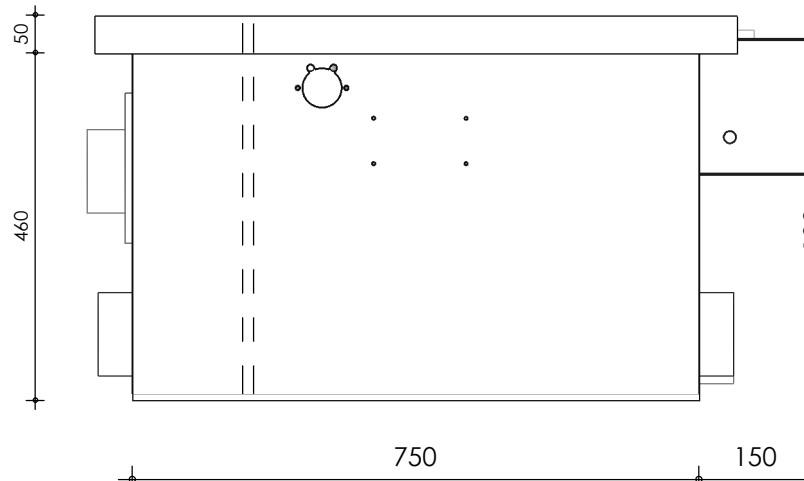

Front view

Right-side view

connection external cleaning
pump 32mm

Rear view

Left-side view

Top view

description:
PP35 - drum filter

scale :
1 : 10

date/version :
v.2021

water running height :
170 mm