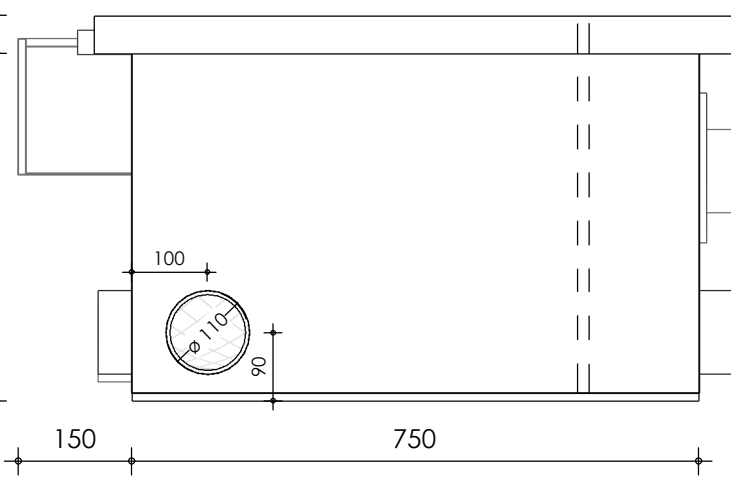

Front view

Right-side view

connection external cleaning
pump 32mm

Rear view

Left-side view

Top view

description:
PP35 - drum filter

scale :
1 : 10

date/version :
v.2021

water running height :
170 mm