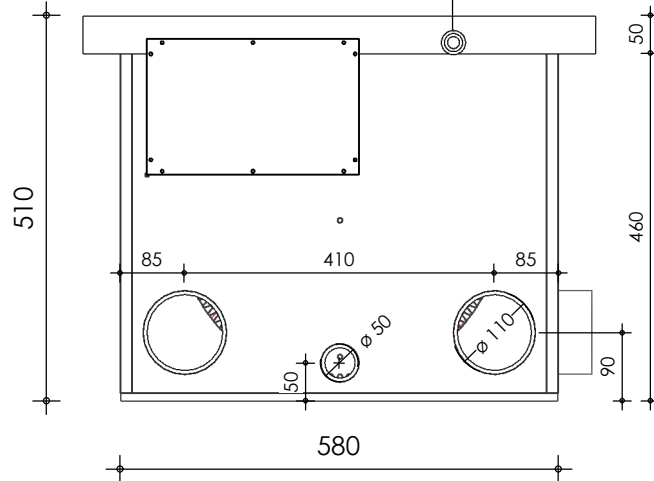

Front view

Right-side view

connection external cleaning
pump 32mm

Rear view

Left-side view

Top view

description:
PP35 - drum filter

scale :
1 : 10

date/version :
v.2021

water running height :
170 mm