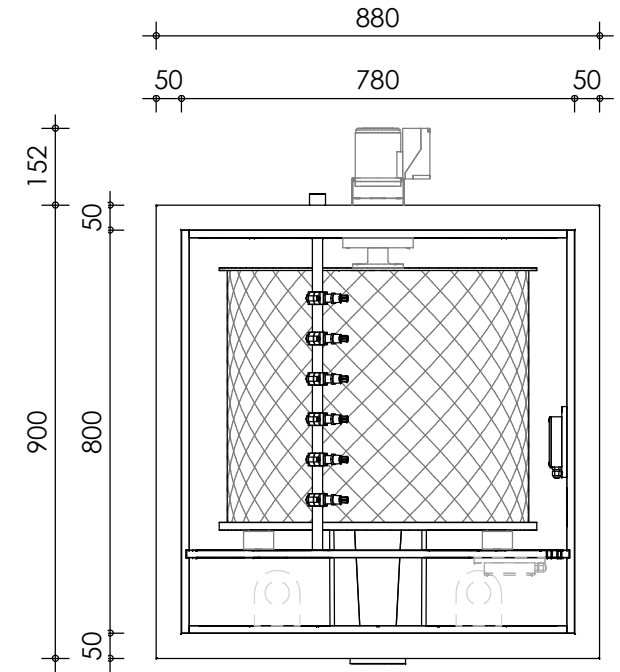

Front view

Right-side view

Rear view

Left-side view

Top view

description:
PP65 - drum filter

scale :
1 : 15

date/version :
v.2021

water running height :
120 mm