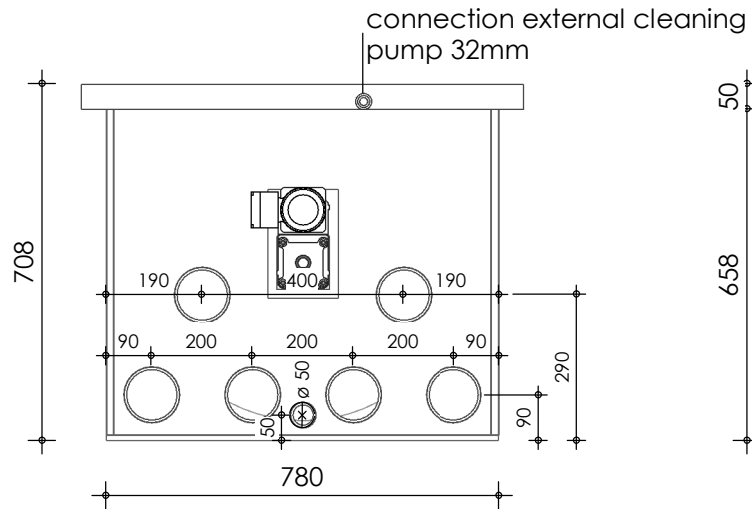

Front view

Right-side view

Rear view

Left-side view

Top view

description:
PP65 - drum filter

scale :
1 : 15

date/version :
v.2021

water running height :
120 mm