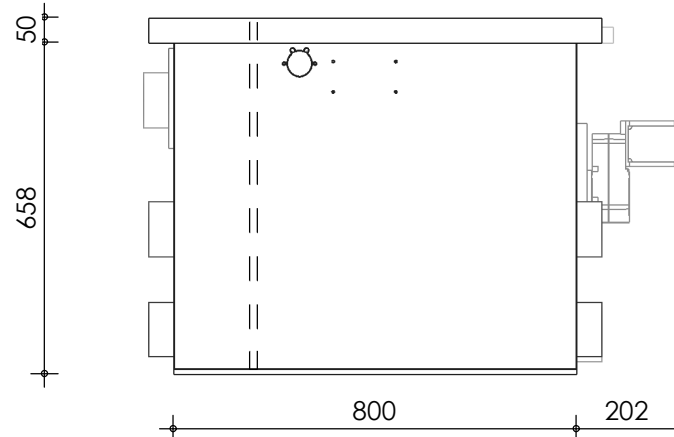

Front view

Right-side view

Rear view

Left-side view

Top view

description:
PP65 - drum filter

scale :
1 : 15

date/version :
v.2021

water running height :
120 mm