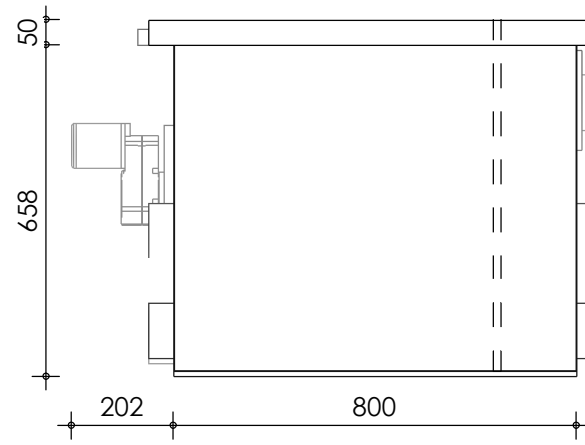

Front view

Right-side view

Rear view

Left-side view

Top view

description:
PP65 - drum filter

scale :
1 : 15

date/version :
v.2021

water running height :
120 mm